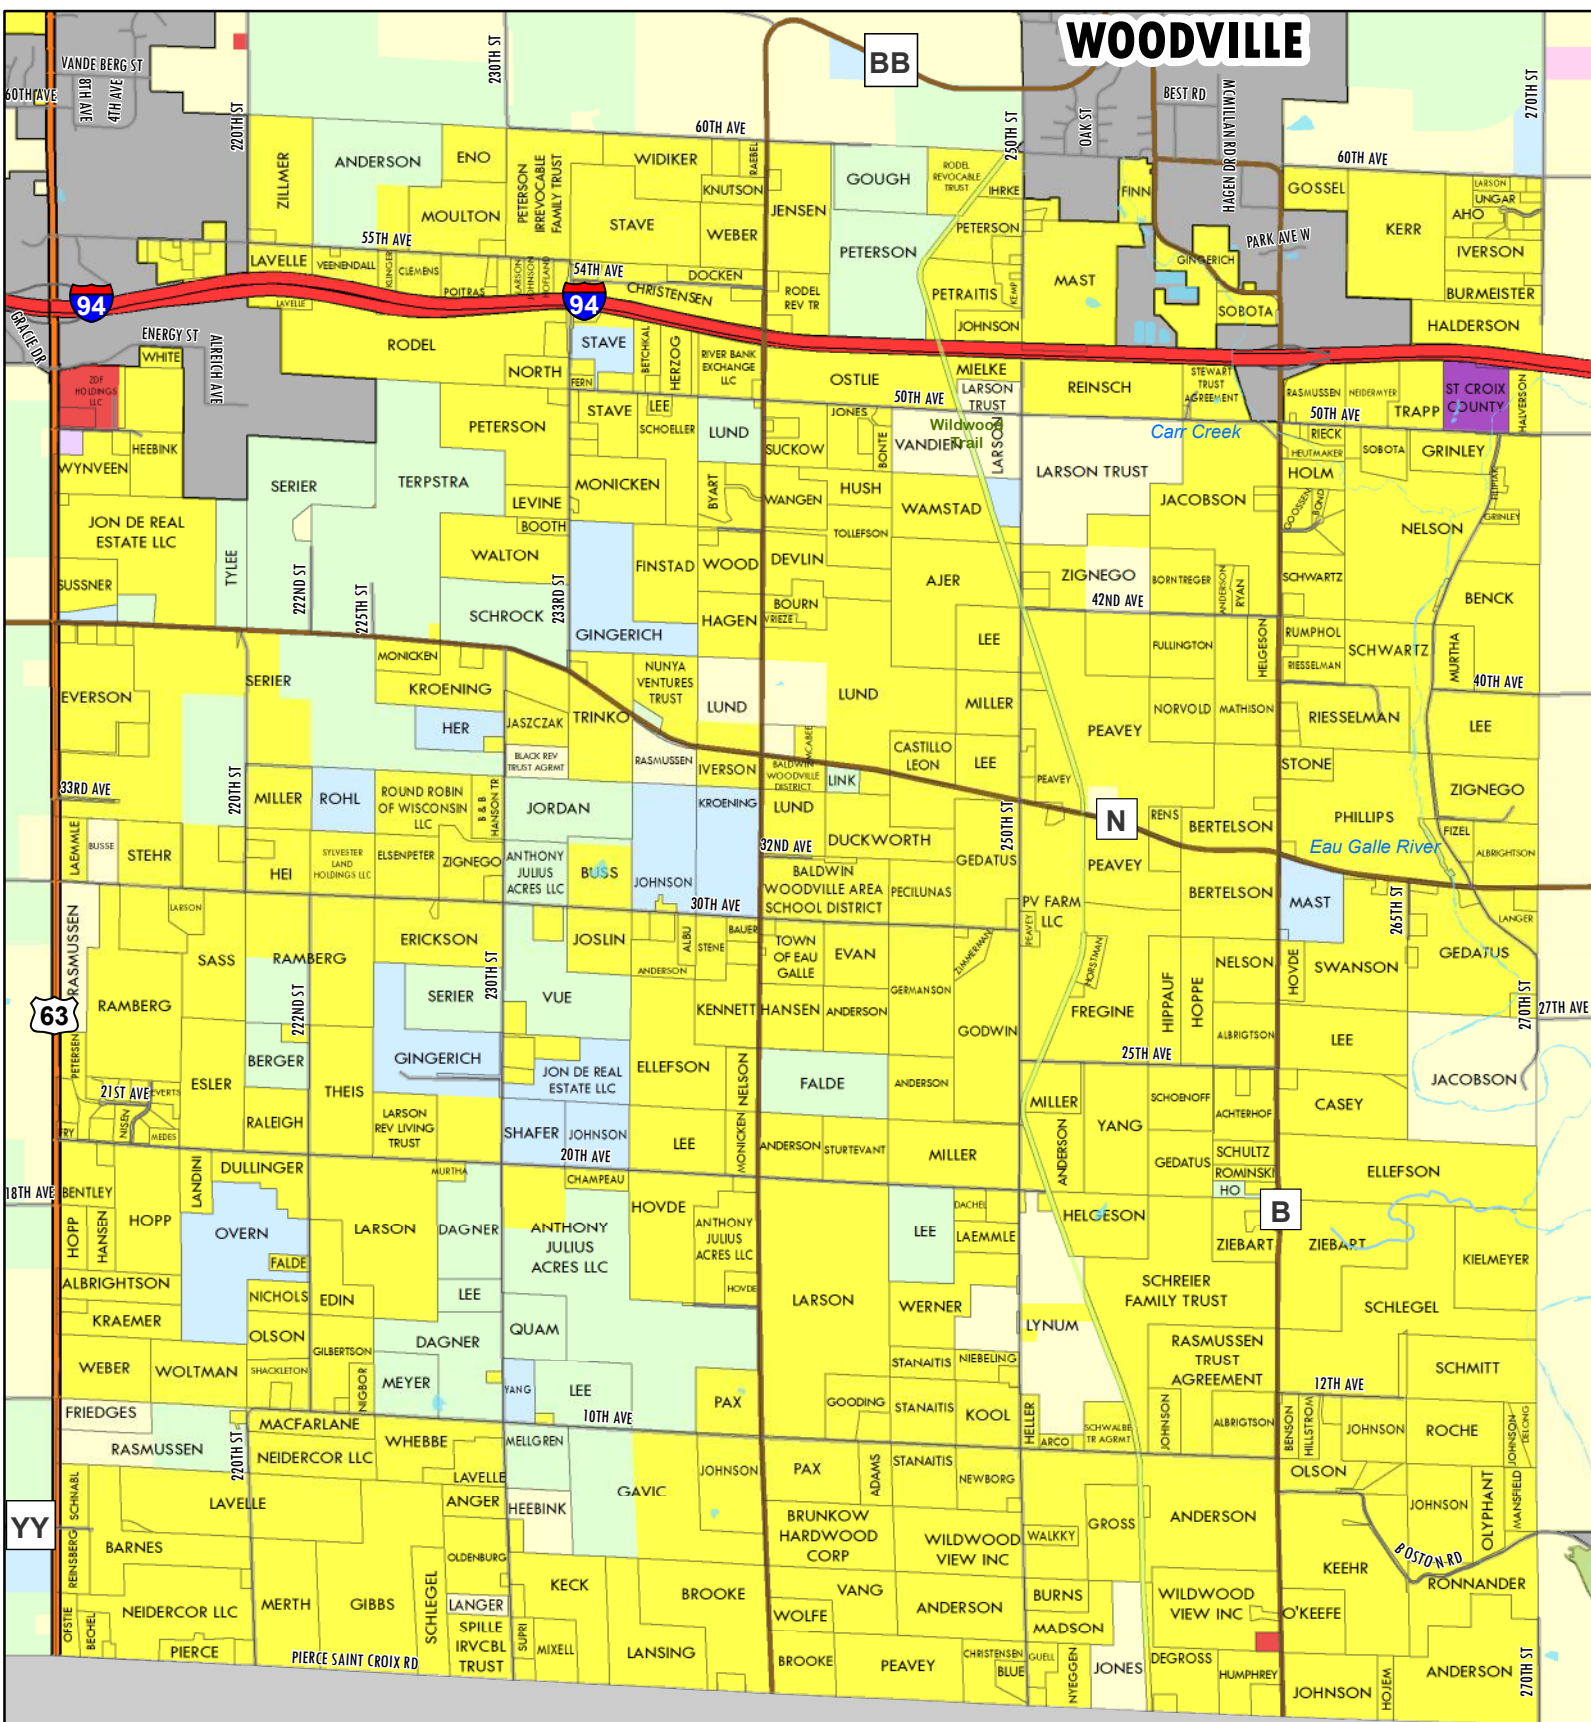

Town of Eau Galle Zoning and Land Owners

Zoning	AG-1	AG-2	C-1	C-2	C-3	CON	I-1	I-2	R-1	R-2	R-3
	[Light Green]	[Light Blue]	[Light Pink]	[Pink]	[Red]	[Dark Green]	[Light Purple]	[Purple]	[Light Yellow]	[Yellow]	[Orange]